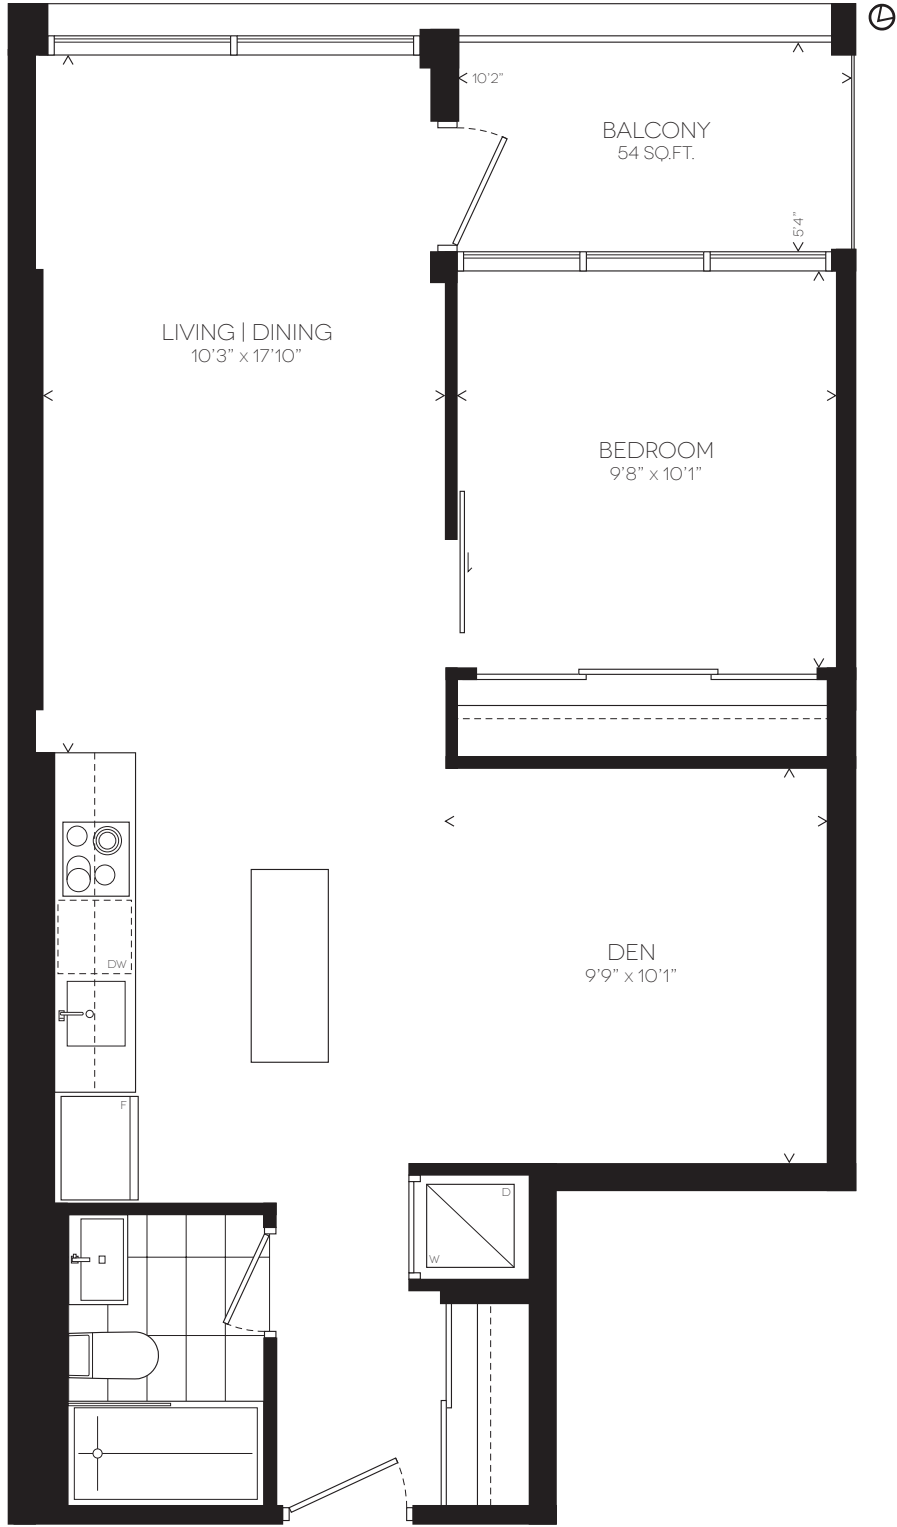

C3

ONE BEDROOM + DEN
674 SQ.FT. // 54 SQ.FT. BALCONY

602 702 802 902 1002 1102 1202 1402 1502 1602 1702 1802 1902 2002 2102

ALL PRICES, SIZES AND SPECIFICATIONS ARE SUBJECT TO CHANGE WITHOUT NOTICE. E.SOE.