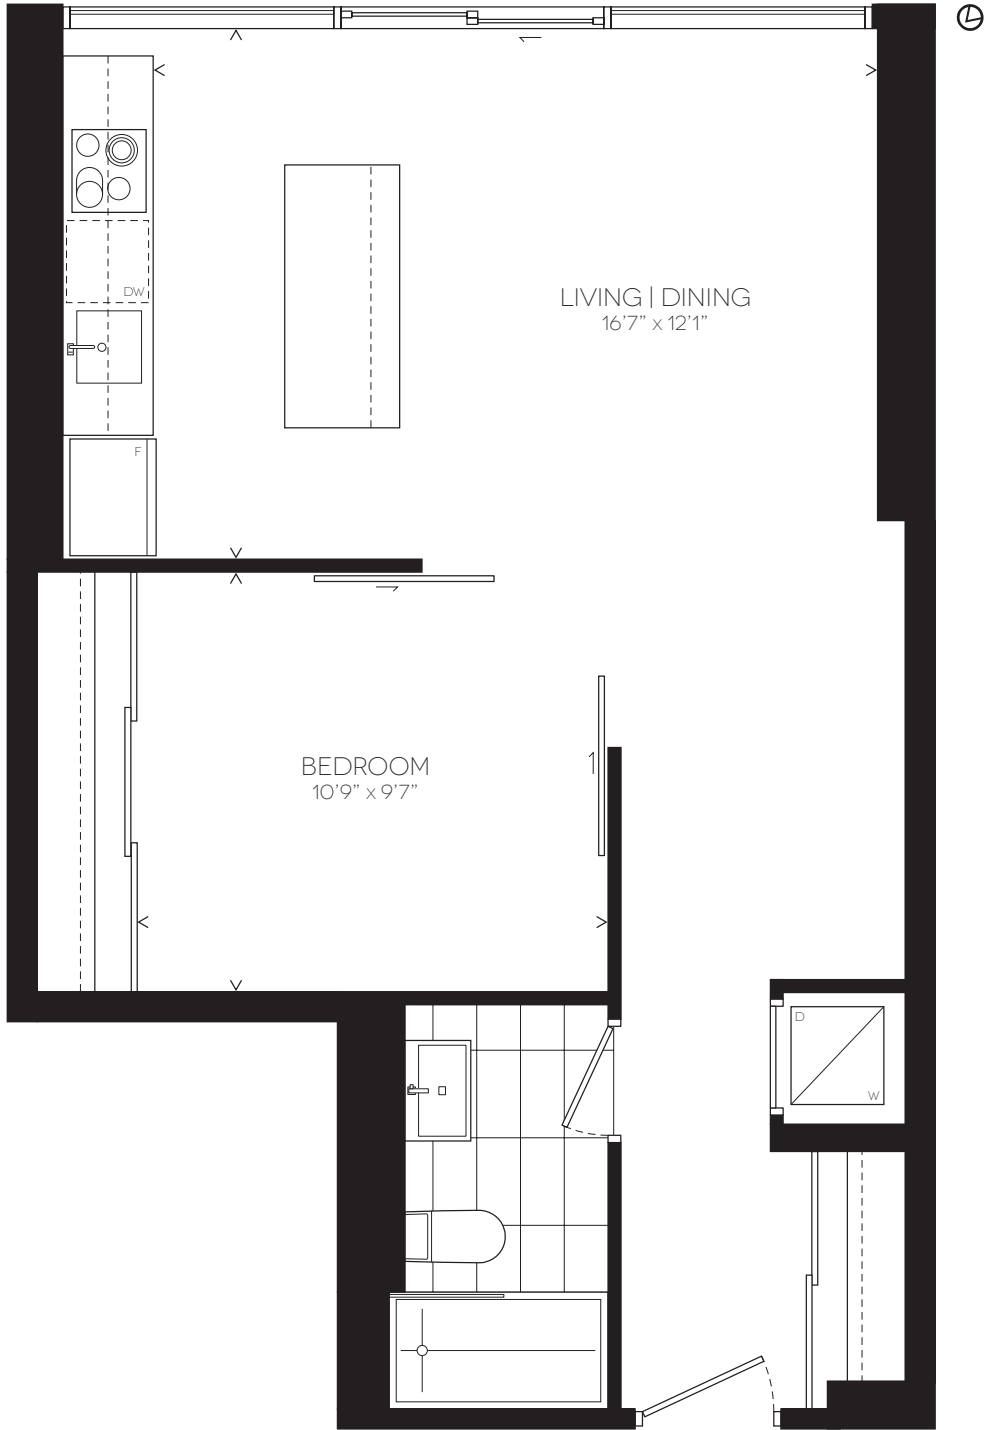

ONE BEDROOM
594 SQ.FT.

607 707 907 1007 1107 1207 1407 1507 1607 1707 1807 1907 2007 2107

ALL PRICES, SIZES AND SPECIFICATIONS ARE SUBJECT TO CHANGE WITHOUT NOTICE. E.80E.

MORE THAN AN ADDRESS

THE SLATER
CONDOMINIUM & HOTEL